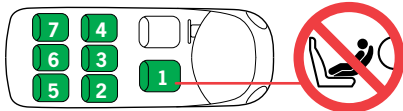

Car manufacturer	Model	First year of production	Approved seats	
Citroen	Berlingo	2007	2*,4*	
	C1	2005	2,4	
	C2	2004	2,4	
	C3	2004	2,4	
	C4	2004	2,4	
	C4 Picasso	2007	2*,3,4*	
	C4 Grande Picasso	2007	2*,3,4*	
	C5	2000	1,2,4	
	C6	2008	2,4	
	C8	2003	2,4	
Dacia	DS3	2010	2,4	
	Xsara Picasso	2000	2,4	
	Logan MVC	2005	2,4	
Daihatsu	Sandero	2008	2,4	
	Sirion	2005	2,4	
Fiat	500	2007	2,4	
	Bravo	2007	2,4	
	Croma	2008	2,4	
	Doblò	2010	2,4	
	Fiorno Qubo	2008	2,4	
	Grande Punto	2006	2,4	
	Multipia	2004	2,4	
	Panda	2007	2,4	
	Punto Evo	2008	2,4	
	Sedici	2009	2,4	
	Stilo	2004	2,4	
	Ulysee	2002	2,4	
	Ford	C-max	2003	2*,4*
		Fiesta	2008	2,4
		Focus	2004	2,4
Fusion		2008	2,4	
Galaxy		2006	2*,4*	
Ka		2009	2,4	
Kuga		2009	2*,4*	
Mondeo		2000	2,4	
S-max		2003	2*,4*	
Honda	Accord	2003	2,4	
	Civic	2006	2,4	
	CR-V	2002	2,4	
	FR-V	2004	2,4	
	Insight	2009	2,4	
	Jazz	2002	2,4	
	Legend	2006	2,4	

Car manufacturer	Model	First year of production	Approved seats	
Huyndai	Stream	2001	2,4	
	Accent	2002	2,4	
	Coupe	2001	2,4	
	Elantra	2002	2,4	
	Getz	2002	2,4	
	Matrix	2002	2,4	
	Santa Fe	2002	2,4	
	Sonata	2001	2,4	
	Terracan	2002	2,4	
	Tucson	2004	2,4	
Jaguar	S type	2002	2,4	
	X type	2005	2,4	
Kia	XJ type	2003	2,4	
	Carens	2002	2,4	
	Ceed	2005	2,4	
	Magentis	2002	2,4	
	Opirus	2003	2,4	
	Picanto	2004	2,4	
	Rio	2005	2,4	
	Sedona	2003	2,3,4	
	Sorento	2002	2,4	
	Sportage	2004	2,4	
Landrover	Discovery	2001	2,4	
	Freelander	2006	2,4	
	Range Rover	2002	2,4	
	Range Rover Sport	2005	2,4	
	IS 250	2005	2,4	
Lexus	LS 460/600h	2006	2,4	
	GS 300/430	2000	2,4	
	RX 300/350/400h	2003	2,4	
	Mazda	2	2003	2,4
		3	2003	2,4
323		2001	2,4	
5		2005	2,4	
6		2002	2,4	
Mercedes	CX-7	2007	2,4	
	CX-9	2009	2,4	
	RX-8	2003	2,4	
	A class	2001	2,4	
	B class	2005	2,4	
	C class	2000	2,4	
	CL	2002	2,4	
	CLC 180	2008	2,4	
CLK	2002	2,4		
CLS	2004	2,4		
E class	2002	2,4		
M class	2001	2,4		
ML class	2005	2,4		
R class	2005	2,4		
S class	2002	2,4