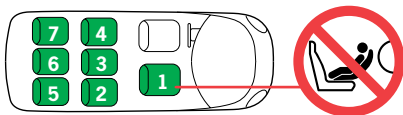

The iZi Sleep ISOfix is a semi-universal ISOfix child restraint system. It is approved to regulation 44.04 series of amendments for general use in vehicles fitted with ISOfix anchorage systems.

It will fit vehicles with positions approved as ISOfix positions (as detailed in the vehicle handbook), depending on category of the child and of the fixture. The mass group and the ISOfix size class for which this device is intended is : E.

The iZi Sleep ISOfix is suitable for fixing into the seat positions of the cars listed below, providing approved ISOfix points are fitted and available. Seat positions in other cars may also be suitable to accept this child restraint, however we have not yet tested that combination of car and iZi Sleep ISOfix base and seat. If in doubt, consult either BeSafe or the retailer. For updated carlist see: www.besafe.eu

When the support leg is positioned on a storage compartment in front of the car seat, this compartment has to be completely filled up with Expanded Poly Styreen foam (EPS), so that the cover can hold the forces of the support leg. Consult the car dealer, if they offer a special solution. When the floor under the floor support is un sufficient to hold the forces you can not use the iZi Sleep ISOfix in this position of the car. Carseat positions marked with * can have a storage compartment in front of the seat.

! DO NOT use on a passenger seat fitted with activated frontal air bag.

Car manufacturer	Model	First year of production	Approved seats
Alfa Romeo	147	2007	2,4
	156 wagon	2005	2,4
	159	2005	2,4
Audi	Mito	2008	2,4
	A1	2000	1,2,4
	A2	2000	1,2,4
	A3	1996	2,4
	A3	2003	1,2,4
	A3 sportback	2004	1,2,4
	A3 cabrio	2008	2,4
	A4	1998	2,4
	A4	2000	1,2,4
	A4 avant	2007	1,2,4
	A4 cabriolet	2008	2,4
	A5 sportback	2007	1,2,4
	A5 cabrio	2008	2,4
	S4 cabriolet	2002	2,4
	A6	1998	2,4
A6	2004	1,2,4	
A8	2002	2,4	
S4 avant	2007	2,4	
S4 cabriolet	2008	2,4	
S5 sportback	2007	1,2,4	
S5 cabriolet	2008	2,4	
S6	1998	2,4	
S8	2002	2,4	
Q5	2008	1,2,4	
Q7	2006	1,2,4	
BMW	1 serie	2005	2,4
	3 serie	ISOfix	2,4
	5 serie	ISOfix	2,4
	7 serie	ISOfix	2,4
	Mini Cooper	ISOfix	2,4
	X1	2004	2,4
	X3	2004	2,4
	X5	2004	2,4
X6	2008	2,4	
Chevrolet	Aveo	2006	2,4
	Captiva	2006	2,4
	Cruze	2009	2,4
	Epica	2006	2,4
	Kalos	2002	2,4
	Lacetti	2004	2,4
	Matiz	2005	2,4
	Nubira	2009	2,4
Spark	2009	2,4	
Chrysler	Dodge Caliber	2006	2,4
	Jeep Cherokee	2002	2,4
	PT cruiser	2000	2,4
	Voyager	2001	2,4