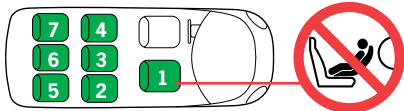

Car manufacturer	Model	First year of production	Approved seats
	C8	2003	2,4
	C-crosser	2008	2,4
	Xsara Picasso	2000	2,4
Dacia	Logan MVC	2005	2,4
Daihatsu	Sirion	2005	2,4
Fiat	500	2007	2,4
	Bravo (type 196)	2007	2,4
	Croma	2008	2,4
	Fiorno Qubo	2008	2,4
	Grande Punto	2006	2,4
	Multipla	2004	2,4
	Stilo	2004	2,4
	Ulysee	2002	2,4
Ford	C-max	2003	2,4
	Fiesta (MK7)	2008	2,4
	Focus	2004	2,4
	Galaxy	2006	2,4
	Kuga	2008	2,4
	Mondeo	2000	2,4
	S-max	2006	2,4
Honda	Accord	2003	2,4
	Civic	2006	2,4
	CRV	2002	2,4
	FRV	2004	2,4
	Jazz	2002	2,4
	Stream	2000	2,4
Huyndai	Accent	2002	2,4
	Coupe	2001	2,4
	Elantra	2002	2,4
	Getz	2002	2,4
	Matrix	2002	2,4
	Santa Fe	2002	2,4
	Sonata	2001	2,4
	Terracan	2002	2,4
	Tucson	2004	2,4

Car manufacturer	Model	First year of production	Approved seats
Jaguar	S type	2002	2,4
	X type	2005	2,4
	XJ type	2003	2,4
Kia	Carens	2002	2,4
	Cee'd	2005	2,4
	Magentis	2002	2,4
	Opirus	2003	2,4
	Picanto	2004	2,4
	Rio	2005	2,4
	Sedona	2003	2,3,4
	Sorento	2002	2,4
	Sportage	2004	2,4
	Soul	2009	2,4
Landrover	Discovery	2001	2,4
	Freelander	2006	2,4
	Range Rover	2002	2,4
	Range Rover Sport	2005	2,4
Lexus	IS 250	2005	2,4
	GS 300/430	2000	2,4
	LS 460	2007	2,4
	RX 300	2003	2,4
	RX 400h	2006	2,4
Mazda	2	2003	2,4
	3	2003	2,4
	323	2001	2,4
	5	2005	2,4
	6	2002	2,4
	CX7	2007	2,4
	MX5	2002	1
	RX8	2003	2,4
Mercedes	A class	2001	2,4
	B class	2005	2,4
	C class	2000	2,4
	CL	2002	2,4
	CLC 180	2008	2,4
	CLK	2002	2,4
	CLS	2004	2,4
	E class	2002	2,4
	M class	2001	2,4
	ML class	2005	2,4
	R class	2005	2,4
	S class	2002	2,4
	Vaneo	2003	2,4
	Vito	2004	2,4,5,7