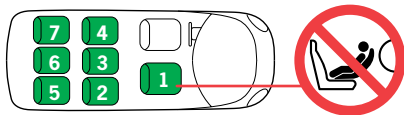

Approved cars for iZi Kid ISOfix provided that the car is equipped with ISOfix

The iZi Kid ISOfix is a semi-universal ISOfix child restraint system. It is approved to regulation 44.04 series of amendments for general use in vehicles fitted with ISOfix anchorage systems.

It will fit vehicles with positions approved as ISOfix positions (as detailed in the vehicle handbook), depending on category of the child and of the fixture. The mass group and the ISOfix size class for which this device is intended is : C.

The iZi Kid ISOfix is suitable for fixing into the seat positions of the cars listed below, providing approved ISOfix points are fitted and available. Seat positions in other cars may also be suitable to accept this child restraint, however we have not yet tested that combination of car and iZi Kid ISOfix seat. If in doubt, consult either BeSafe or the retailer. For updated car list see: www.besafe.eu

When the support leg is positioned on a storage compartment in front of the car seat, this compartment has to be filled up in such a way that the cover can hold the forces of the support leg. Consult the car dealer. When the floor under the floor support is insufficient to hold the forces you can not use the iZi Kid ISOfix in this position of the car.

! DO NOT use on a passenger seat fitted with activated frontal air bag.

Car manufacturer	Model	First year of production	Approved seats
Alfa Romeo	156 wagon	2005	2,4
	159	2005	2,4
Audi	A2	2000	1
	A3	1997	2,4
	A3	2003	1,2,4
	A3 sportback	2003	1,2,4
	A3 cabrio	2008	2,4
	A4	1998	2,4
	A4	2000	1,2,4
	A4 cabriolet	2008	2,4
	A4 Avant	2007	1,2,4
	A5	2009	1,2,4
	A6	1998	2,4
	A6	2004	1,2,4
BMW	A8	2002	2,4
	S4 cabriolet	2002	2,4
	Q5	2008	1,2,4
	Q7	2006	1,2,4
	1 serie	2005	2,4
	3 serie	ISOfix	2,4
	5 serie	ISOfix	2,4
	7 serie	ISOfix	2,4
Mini Cooper	ISOfix	2,4	
Chevrolet	X3	2004	2,4
	X5	2004	2,4
	X6	2008	2,4
	Aveo	2006	2,4
	Captiva	2006	2,4
	Epica	2006	2,4
Chrysler	Kalos	2002	2,4
	Lacetti	2004	2,4
	Matiz	2005	2,4
	Dodge Caliber	2006	2,4
	Jeep Cherokee	2002	2,4
	Jeep Wrangler		2,4
Citroen	PT cruiser	2000	2,4
	Voyager	2001	2,4
	Berlingo	2007	2,4
	C1	2005	2,4
	C2	2004	2,4
	C3	2004	2,4
Citroen	C4	2004	2,4
	C4 Picasso	2007	1,2,3,4
	C4 Grande Picasso	2007	1,2,3,4
	C5	2000	1,2,4
	C6	2008	2,4