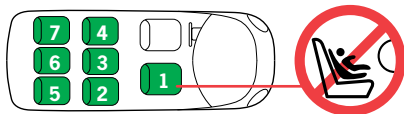

Approved cars for Comfort ISOfix provided that the car is equipped with ISOfix

The iZi Comfort ISOfix is a semi-universal ISOfix child restraint system. It is approved to regulation 44.04 series of amendments for general use in vehicles fitted with ISOfix anchorage systems.

It will fit vehicles with positions approved as ISOfix positions (as detailed in the vehicle handbook), depending on category of the child and of the fixture. The mass group and the ISOfix size class for which this device is intended is : A.

The iZi Comfort ISOfix is suitable for fixing into the seat positions of the cars listed below, providing approved ISOfix points are fitted and available. Seat positions in other cars may also be suitable to accept this child restraint, however we have not yet tested that combination of car and iZi Comfort ISOfix seat. If in doubt, consult either BeSafe or the retailer. For updated car list see: www.besafe.eu

When the support leg is positioned on a storage compartment in front of the car seat, this compartment has to be filled up in such a way that the cover can hold the forces of the support leg. Consult the car dealer. When the floor under the floor support is insufficient to hold the forces you can not use the iZi Comfort ISOfix in this position of the car.

! DO NOT use on a passenger seat fitted with activated frontal air bag.

Manufacturer	Model	1st year of production	Approved seats	
Alfa Romeo	156 wagon	2005	2,4	
	159	2005	2,4	
Audi	A2	2000	1,2,4	
	A3	1997	2,4	
	A3	2003	1,2,4	
	A3 sportback	2003	1,2,4	
	A3 cabrio	2008	2,4	
	A4	1998	2,4	
	A4	2000	1,2,4	
	A4 cabriolet	2008	2,4	
	A4 Avant	2007	1,2,4	
	S4 cabriolet	2002	2,4	
Audi	A6	1998	2,4	
	A6	2004	1,2,4	
	A8	2002	2,4	
	Q5	2008	1,2,4	
	Q7	2006	1,2,4	
	BMW	1 serie	2005	2,4
		3 serie	ISOfix	2,4
		5 serie	ISOfix	2,4
Mini Cooper		ISOfix	2,4	
X3		2004	2,4	
X5		2004	2,4	
X6		2008	2,4	
Chevrolet	Aveo	2006	2,4	
	Captiva	2006	2,4	
	Epica	2006	2,4	
	Kalos	2002	2,4	
	Lacetti	2004	2,4	
	Matiz	2005	2,4	
Chrysler	Dodge Caliber	2006	2,4	
	Jeep Cherokee	2002	2,4	
	PT cruiser	2000	2,4	
	Voyager	2001	2,4	
Citroen	Berlingo	2007	2,4	
	C1	2005	2,4	
	C2	2004	2,4	
	C3	2004	2,4	
	C4	2004	2,4	
	C4 Picasso	2007	1,2,3,4	
	C4 Grande Picasso	2007	1,2,3,4	
	C5	2000	1,2,4	
	C6	2008	2,4	
	C8	2003	2,4	
Xsara Picasso	2000	2,4