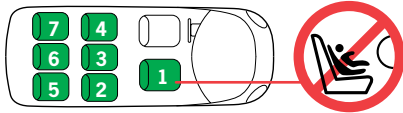

Car manufacturer	Model	First year of production	Approved seats
	C8	2003	2,4
	C-crossover	2008	2,4
	Xsara Picasso	2000	2,4
Dacia	Logan MVC	2005	2,4
Daihatsu	Sirion	2005	2,4
Fiat	500	2007	2,4
	Bravo (type 196)	2007	2,4
	Croma	2008	2,4
	Fiorno Qubo	2008	2,4
	Grande Punto	2006	2,4
	Multipla	2004	2,4
	Stilo	2004	2,4
	Ulysee	2002	2,4
Ford	C-max	2003	2,4
	Fiesta (MK7)	2008	2,4
	Focus	2004	2,4
	Galaxy	2006	2,4
	Kuga	2008	2,4
	Mondeo	2000	2,4
	S-max	2006	2,4
Honda	Accord	2003	2,4
	Civic	2006	2,4
	CRV	2002	2,4
	FRV	2004	2,4
	Jazz	2002	2,4
	Stream	2000	2,4
Huyndai	Accent	2002	2,4
	Coupe	2001	2,4
	Elantra	2002	2,4
	Getz	2002	2,4
	Matrix	2002	2,4
	Santa Fe	2002	2,4
	Sonata	2001	2,4
	Terracan	2002	2,4
	Tucson	2004	2,4

Car manufacturer	Model	First year of production	Approved seats
Jaguar	S type	2002	2,4
	X type	2005	2,4
	XJ type	2003	2,4
Kia	Carens	2002	2,4
	Cee'd	2005	2,4
	Magentis	2002	2,4
	Opirus	2003	2,4
	Picanto	2004	2,4
	Rio	2005	2,4
	Sedona	2003	2,3,4
	Sorento	2002	2,4
	Sportage	2004	2,4
	Soul	2009	2,4
Landrover	Discovery	2001	2,4
	Freelander	2006	2,4
	Range Rover	2002	2,4
	Range Rover Sport	2005	2,4
Lexus	IS 250	2005	2,4
	GS 300/430	2000	2,4
	LS 460	2007	2,4
	RX 300	2003	2,4
	RX 400h	2006	2,4
Mazda	2	2003	2,4
	3	2003	2,4
	323	2001	2,4
	5	2005	2,4
	6	2002	2,4
	CX7	2007	2,4
	MX5	2002	1
	RX8	2003	2,4
Mercedes	A class	2001	2,4
	B class	2005	2,4
	C class	2000	2,4
	CL	2002	2,4
	CLC 180	2008	2,4
	CLK	2002	2,4
	CLS	2004	2,4
	E class	2002	2,4
	M class	2001	2,4
	ML class	2005	2,4
	R class	2005	2,4
	S class	2002	2,4
	Vaneo	2003	2,4
	Vito	2004	2,4,5,7