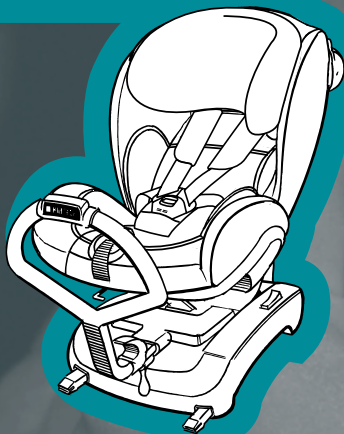

izi Combi Isofix™

REARWARD- & FORWARD-FACING

CAR LIST

ECE R44 04

GROUP
0+/1

WEIGHT
0-18 kg

AGE
6m-4y

10-2009

BeSafe®