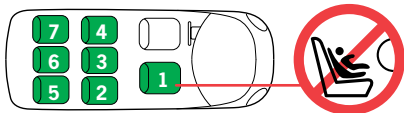

Approved cars for iZi Combi ISOfix provided that the car is equipped with ISOfix

The iZi Combi ISOfix is a semi-universal ISOfix child restraint system. It is approved to regulation 44.04 series of amendments for general use in vehicles fitted with ISOfix anchorage systems.

It will fit vehicles with positions approved as ISOfix positions (as detailed in the vehicle handbook), depending on category of the child and of the fixture. The mass group and the ISOfix size class for which this device is intended is : C.

The iZi Combi ISOfix is suitable for fixing into the seat positions of the cars listed below, providing approved ISOfix points are fitted and available. Seat positions in other cars may also be suitable to accept this child restraint, however we have not yet tested that combination of car and iZi Combi ISOfix seat. If in doubt, consult either BeSafe or the retailer. For updated car list see: www.besafe.eu

When the support leg is positioned on a storage compartment in front of the car seat, this compartment has to be filled up in such a way that the cover can hold the forces of the support leg. Consult the car dealer. When the floor under the floor support is insufficient to hold the forces you can not use the iZi Combi ISOfix in this position of the car.

! DO NOT use on a passenger seat fitted with activated frontal air bag.

Car manufacturer	Model	First year of production	Approved seats
Alfa Romeo	156 wagon	2005	2,4
	159	2005	2,4
Audi	A2	2000	1
	A3	1997	2,4
	A3	2003	1,2,4
	A3 sportback	2003	1,2,4
	A3 cabrio	2008	2,4
	A4	1998	2,4
	A4	2000	1,2,4
	A4 cabriolet	2008	2,4
	A4 Avant	2007	1,2,4
	A5	2009	1,2,4
	A6	1998	2,4
	A6	2004	1,2,4
BMW	A8	2002	2,4
	S4 cabriolet	2002	2,4
	Q5	2008	1,2,4
	Q7	2006	1,2,4
	1 serie	2005	2,4
	3 serie	ISOfix	2,4
	5 serie	ISOfix	2,4
	7 serie	ISOfix	2,4
Mini Cooper	ISOfix	2,4	
Chevrolet	X3	2004	2,4
	X5	2004	2,4
	X6	2008	2,4
	Aveo	2006	2,4
	Captiva	2006	2,4
	Epica	2006	2,4
Chrysler	Kalos	2002	2,4
	Lacetti	2004	2,4
	Matiz	2005	2,4
	Dodge Caliber	2006	2,4
	Jeep Cherokee	2002	2,4
Citroen	Jeep Wrangler		2,4
	PT cruiser	2000	2,4
	Voyager	2001	2,4
	Berlingo	2007	2,4
Citroen	C1	2005	2,4
	C2	2004	2,4
	C3	2004	2,4
	C4	2004	2,4
	C4 Picasso	2007	1,2,3,4
	C4 Grande Picasso	2007	1,2,3,4
	C5	2000	1,2,4
	C6	2008	2,4